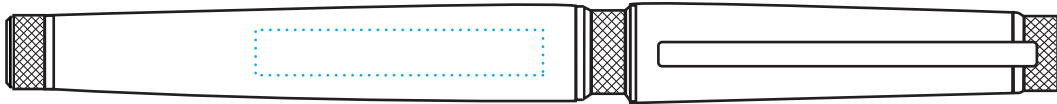

Right/Left of clip: 1 1/4 in X 1/4 in

Inline with clip: 1 1/2 in X 1/4 in

R965 BEDFORD ROLLER PEN