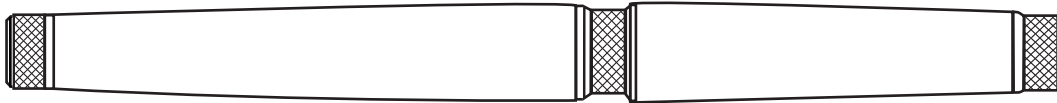

Right/Left of clip: 1 1/4 in X 1/4 in

Inline with clip: 1 1/2 in X 1/4 in

R965 BEDFORD ROLLER PEN